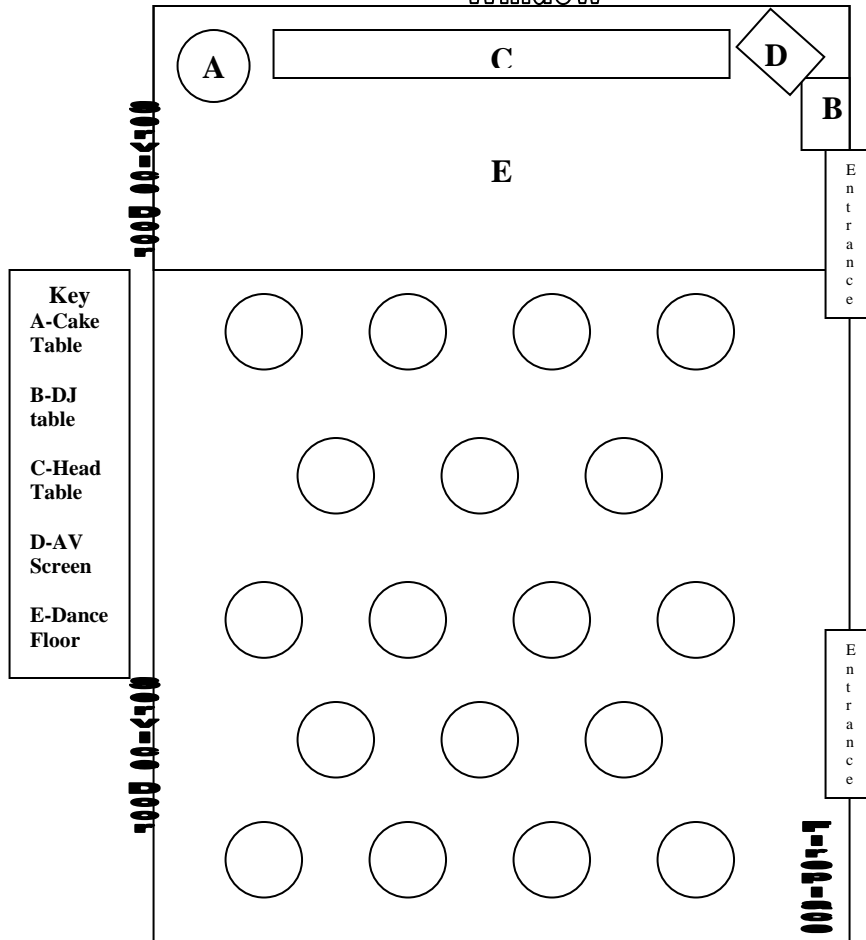

18 tables

Window

Ballroom table setup

For more options see www.provencebistro.com or call 256-7326

Notes

- Tables can be set for 7 to 10 people
- More tables of 10 results in more space in the room (less crowded)
- Write your table numbers to the left and the number of people below.
- Please list kids meals, allergies and other items in the special meal area

Food order (please put a grand total at the bottom)

Table	Regular Meals	Special Meals	Total Meals	Table	Regular Meals	Special Meals	Total Meals
1				10			
2				11			
3				12			
4				13			
5				14			
6				15			
7				16			
8				17			
9				18			

Grand total: +(head table) =