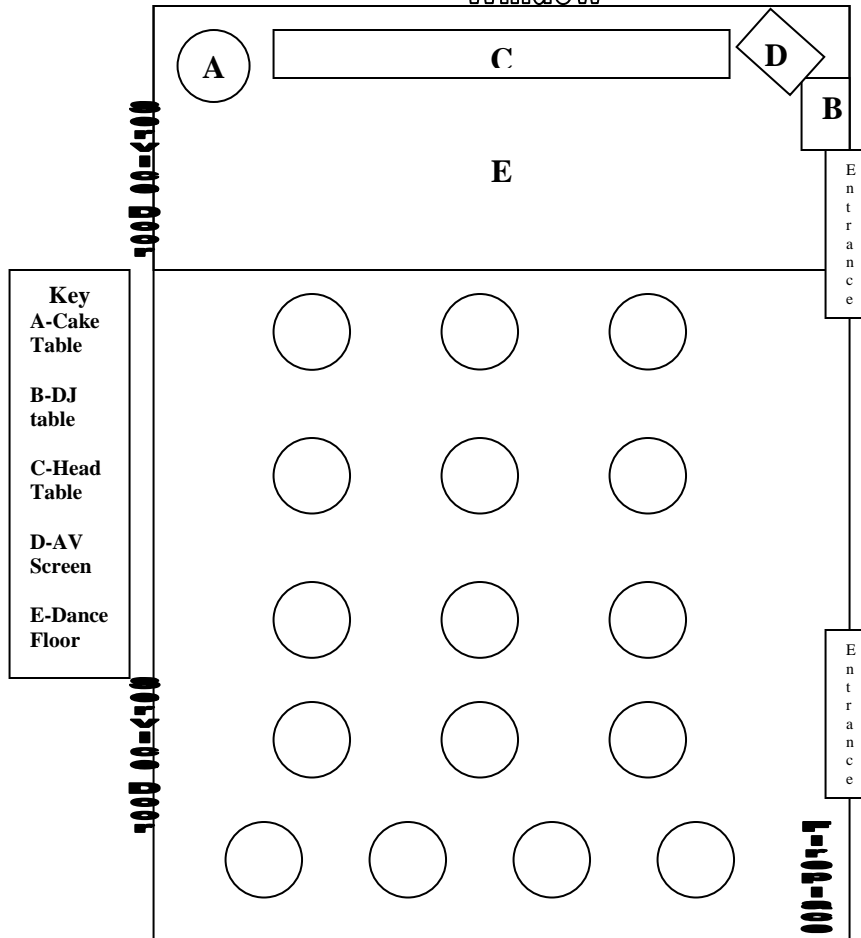

16 tables

Window

Ballroom table setup

For more options see www.provencebistro.com or call 256-7326

Notes
 -Tables can be set for 7 to 10 people
 -More tables of 10 results in more space in the room (less crowded)
 -Write your table numbers to the left and the number of people below.
 -Please list kids meals, allergies and other items in the special meal area

Food order (please put a grand total at the bottom)

Table	Regular Meals	Special Meals	Total Meals	Table	Regular Meals	Special Meals	Total Meals
1				9			
2				10			
3				11			
4				12			
5				13			
6				14			
7				15			
8				16			

Grand total: +(head table) =