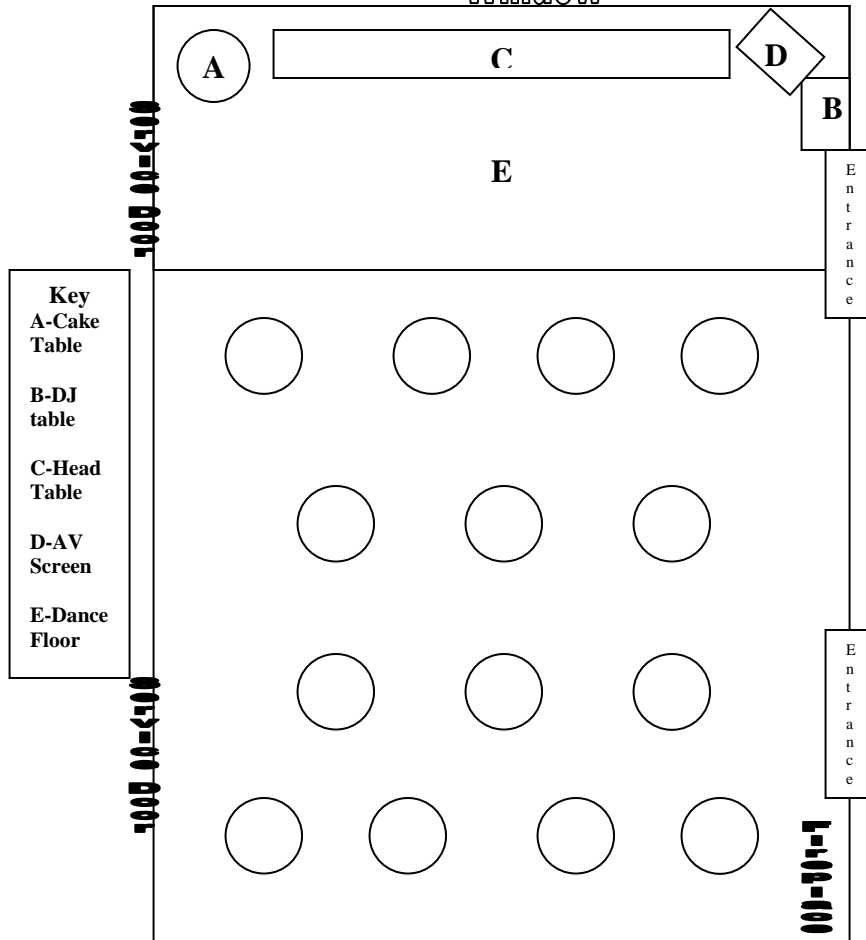

14 tables

Window

Ballroom table setup

For more options see www.provencebistro.com or call 256-7326

Notes

- Tables can be set for 7 to 10 people
- More tables of 10 results in more space in the room (less crowded)
- Write your table numbers to the left and the number of people below.
- Please list kids meals, allergies and other items in the special meal area

Food order (please put a grand total at the bottom)

Table	Regular Meals	Special Meals	Total Meals	Table	Regular Meals	Special Meals	Total Meals
1				8			
2				9			
3				10			
4				11			
5				12			
6				13			
7				14			

Grand total: +(head table) =