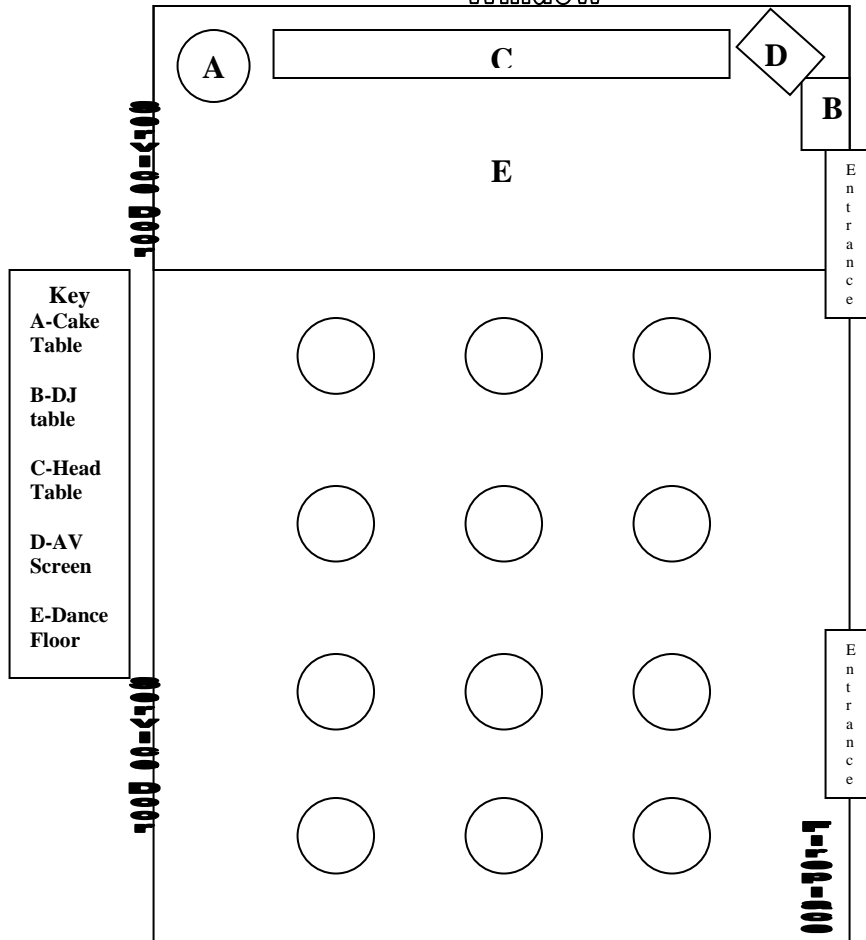

12 tables

Window

Ballroom table setup

For more options see www.provencebistro.com or call 256-7326

Notes
 -Tables can be set for 7 to 10 people
 -More tables of 10 results in more space in the room (less crowded)
 -Write your table numbers to the left and the number of people below.
 -Please list kids meals, allergies and other items in the special meal area

Food order (please put a grand total at the bottom)							
Table	Regular Meals	Special Meals	Total Meals	Table	Regular Meals	Special Meals	Total Meals
1				7			
2				8			
3				9			
4				10			
5				11			
6				12			
Grand total:		+(head table)	=				