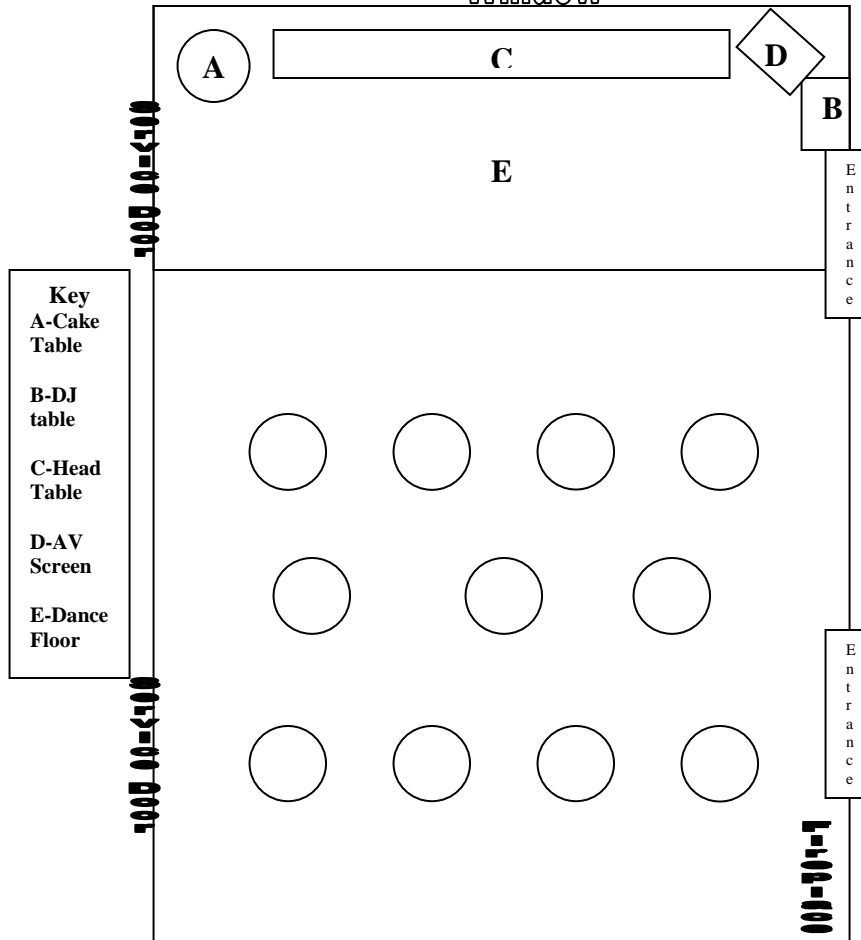

11 tables

Window

Ballroom table setup

For more options see www.provencebistro.com or call 256-7326

Notes
 -Tables can be set for 7 to 10 people
 -More tables of 10 results in more space in the room (less crowded)
 -Write your table numbers to the left and the number of people below.
 -Please list kids meals, allergies and other items in the special meal area

Food order (please put a grand total at the bottom)							
Table	Regular Meals	Special Meals	Total Meals	Table	Regular Meals	Special Meals	Total Meals
1				7			
2				8			
3				9			
4				10			
5				11			
6							
Grand total:		+(head table)	=				