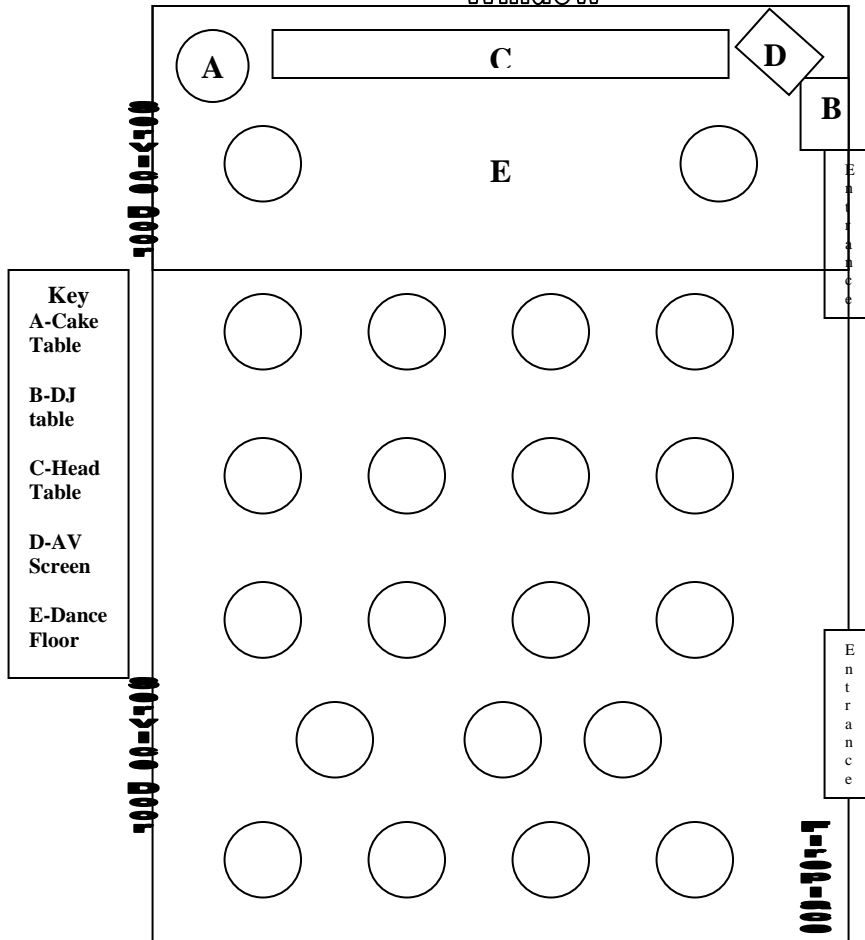

21 tables

Window

Ballroom table setup

For more options see www.provencebistro.com or call 256-7326

Notes

- Tables can be set for 7 to 10 people
- More tables of 10 results in more space in the room (less crowded)
- Write your table numbers to the left and the number of people below.
- Please list kids meals, allergies and other items in the special meal area

Food order (please put a grand total at the bottom)

Table	Regular Meals	Special Meals	Total Meals	Table	Regular Meals	Special Meals	Total Meals
1				12			
2				13			
3				14			
4				15			
5				16			
6				17			
7				18			
8				19			
9				20			
10				21			
11							
Grand total:		+(head table)	=				