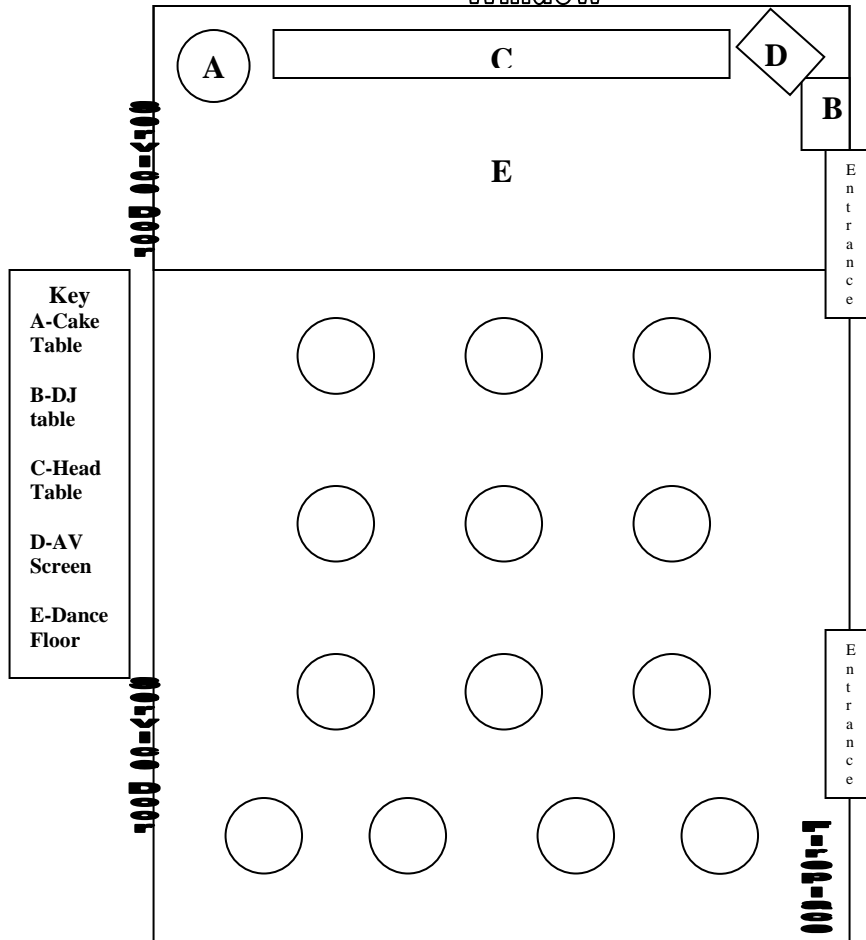

13 tables

Window

Ballroom table setup

For more options see www.provencebistro.com or call 256-7326

Notes

- Tables can be set for 7 to 10 people
- More tables of 10 results in more space in the room (less crowded)
- Write your table numbers to the left and the number of people below.
- Please list kids meals, allergies and other items in the special meal area

Food order (please put a grand total at the bottom)

Table	Regular Meals	Special Meals	Total Meals	Table	Regular Meals	Special Meals	Total Meals
1				8			
2				9			
3				10			
4				11			
5				12			
6				13			
7							

Grand total: +(head table) =