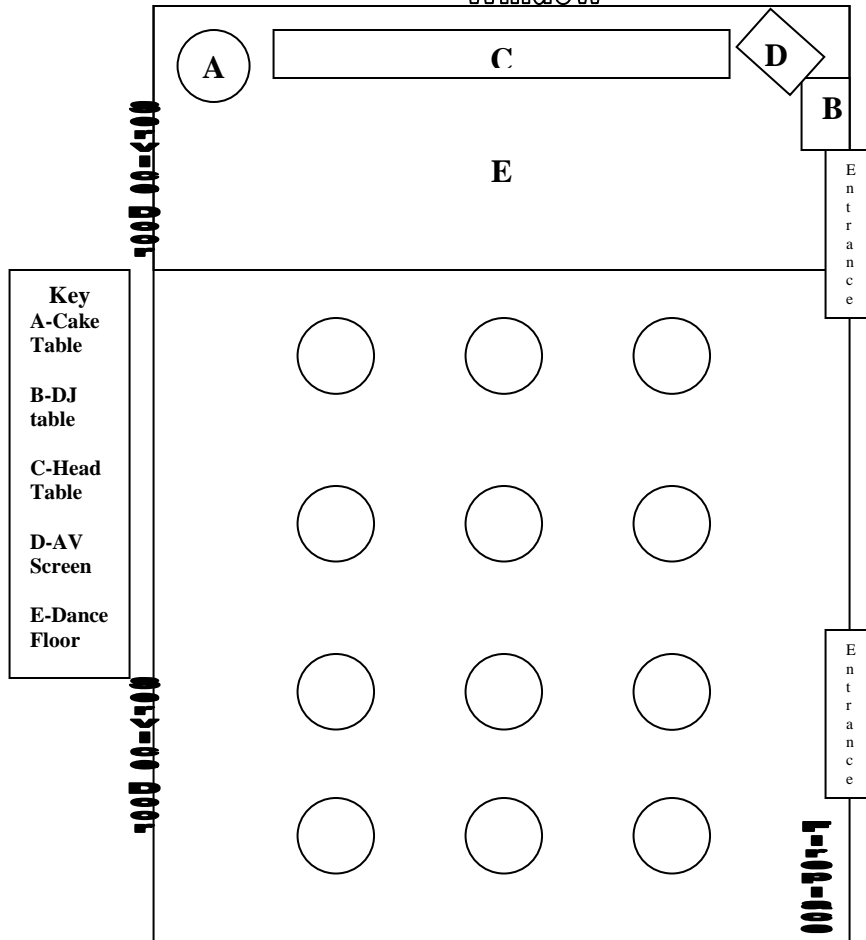

12 tables

Window

Ballroom table setup

For more options see www.provencebistro.com or call 256-7326

- Notes**
- Tables can be set for 7 to 10 people
 - More tables of 10 results in more space in the room (less crowded)
 - Write your table numbers to the left and the number of people below.
 - Please list kids meals, allergies and other items in the special meal area

Food order (please put a grand total at the bottom)							
Table	Regular Meals	Special Meals	Total Meals	Table	Regular Meals	Special Meals	Total Meals
1				7			
2				8			
3				9			
4				10			
5				11			
6				12			
Grand total:		+(head table)	=				